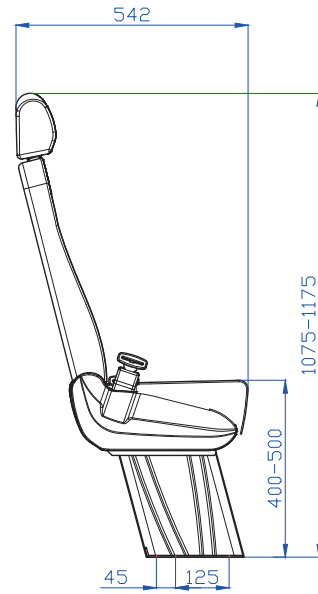

**SEGE**  
**SCHOOL LINE**  
**1070**  
**M2 / M3**

**WE**  
**MANUFACTURE**  
**COMFORT**  
**&**  
**SAFETY**

## TECHNICAL DRAWING (FRONT VIEW)

## TECHNICAL DRAWING (SIDE VIEW)

## OPTIONS

V35 Flat Side Cover

V36 Flat Side Cover

ÖZELLİKLER	FEATURES	CARACTERÍSTICAS	DIE OPTION
Sabit Arkalık	Fixed Backrest	Respaldo Fijo	Fix Rücklehne
Oynar Başlık	Adjustable Headrest	Reposacabezas Ajustable	Verstellbare Kopfstütze
2N Kemer	2P Seat Belt	2P Cinturón	2P Sicherheitgurt
Yan Kapak	Side Cover	Tapa Lateral	Seite Abdeckung