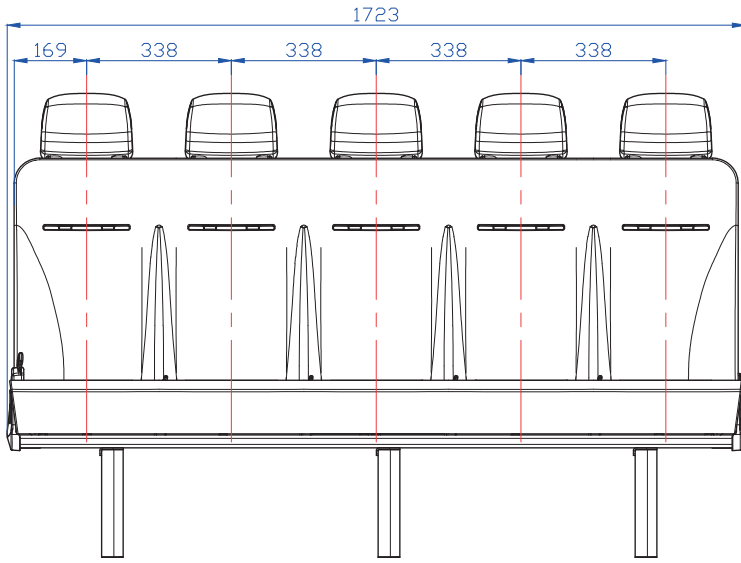

**SEGE**  
**SCHOOL LINE**  
**1070**  
**M2 / M3**

**WE**  
**MANUFACTURE**  
**COMFORT**  
**&**  
**SAFETY**

## TECHNICAL DRAWING (FRONT VIEW)

## TECHNICAL DRAWING (SIDE VIEW)

## OPTIONS

V35 Flat Side Cover

V36 Flat Side Cover

ÖZELLİKLER	FEATURES	CARACTERÍSTICAS	DIE OPTION
Sabit Arkalık	Fixed Backrest	Respaldo Fijo	Fix Rücklehne
Oynar Başlık	Adjustable Headrest	Reposacabezas Ajustable	Verstellbare Kopfstütze
2N Kemer	2P Seat Belt	2P Cinturón	2P Sicherheitgurt
Yan Kapak	Side Cover	Tapa Lateral	Seite Abdeckung