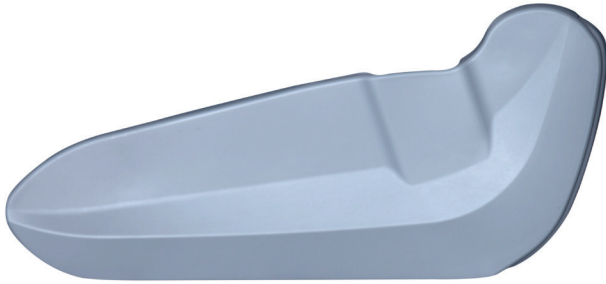

**SEGE**  
**SCHOOL LINE**  
**1070**  
**M2 / M3**

**WE**  
**MANUFACTURE**  
**COMFORT**  
**&**  
**SAFETY**

## TECHNICAL DRAWING (FRONT VIEW)

## TECHNICAL DRAWING (SIDE VIEW)

## OPTIONS

V35 Flat Side Cover

V36 Flat Side Cover

ÖZELLİKLER	FEATURES	CARACTERÍSTICAS	DIE OPTION
Sabit Arkalık	Fixed Backrest	Respaldo Fijo	Fix Rücklehne
Oynar Başlık	Adjustable Headrest	Reposacabezas Ajustable	Verstellbare Kopfstütze
2N Kemer	2P Seat Belt	2P Cinturón	2P Sicherheitgurt
Yan Kapak	Side Cover	Tapa Lateral	Seite Abdeckung